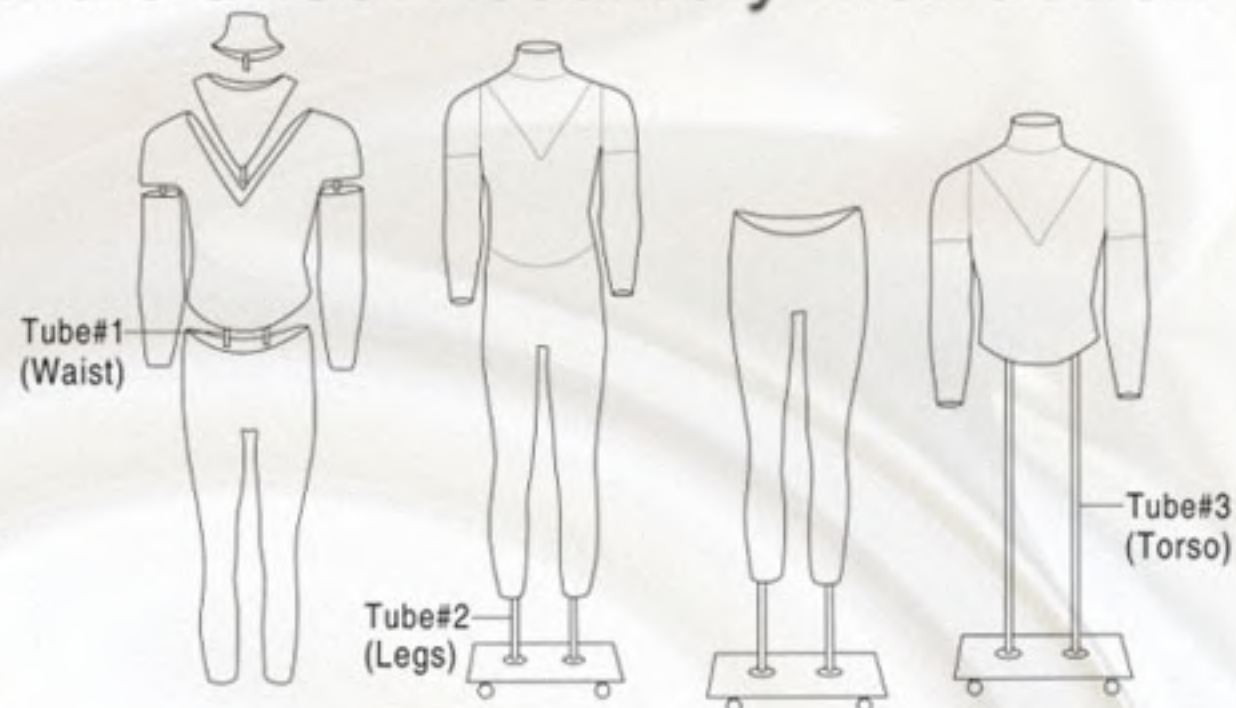

GHOST STANDARD

termékfotózáshoz

1

FIGURA
Dekor

STANDARD

Female Ghost Assembly Instruction

Tube#1
(Waist)

Tube#2
(Legs)

Tube#3
(Torso)

GFM04

Height: 136cm
Shoulder: 46cm
Chest: 87cm
Waist: 66cm
Hip: 90cm

Tube#1		27cm
Tube#2		40cm
Tube#3		80cm

ára: 200 000.-Ft +Áfa/db

FIGURA
Dekor

STANDARD

3

FIGURA
Dekor

GFM04

STANDARD

FIGURA
Dekor

GFM04

STANDARD

Male Ghost Assembly Instruction

GMM04

Height: 151cm
 Shoulder: 54cm
 Chest: 99cm
 Waist: 82cm
 Hip: 100cm

ára: 200 000.-Ft +Áfa/db

FIGURA
Dekor

STANDARD

6

FIGURA
Dekor

GMM04

STANDARD