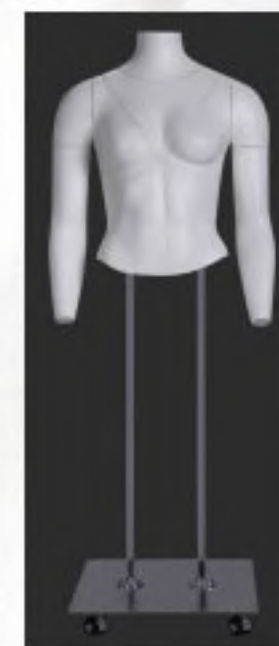

GHOST STANDARD

termékfotózáshoz

1

FIGURA
Dekor

STANDARD

Female Ghost Assembly Instruction

Tube#1
(Waist)

Tube#2
(Legs)

Tube#3
(Torso)

GFM04

Height: 136cm
Shoulder: 46cm
Chest: 87cm
Waist: 66cm
Hip: 90cm

Tube#1		27cm
Tube#2		40cm
Tube#3		80cm

ára: 200 000.-Ft +Áfa/db

FIGURA
Dekor

STANDARD

3

Height: 151cm
 Shoulder: 54cm
 Chest: 99cm
 Waist: 82cm
 Hip: 100cm

ára: 200 000.-Ft +Áfa/db

FIGURA
Dekor

STANDARD

6

FIGURA
Dekor

GMM04

STANDARD