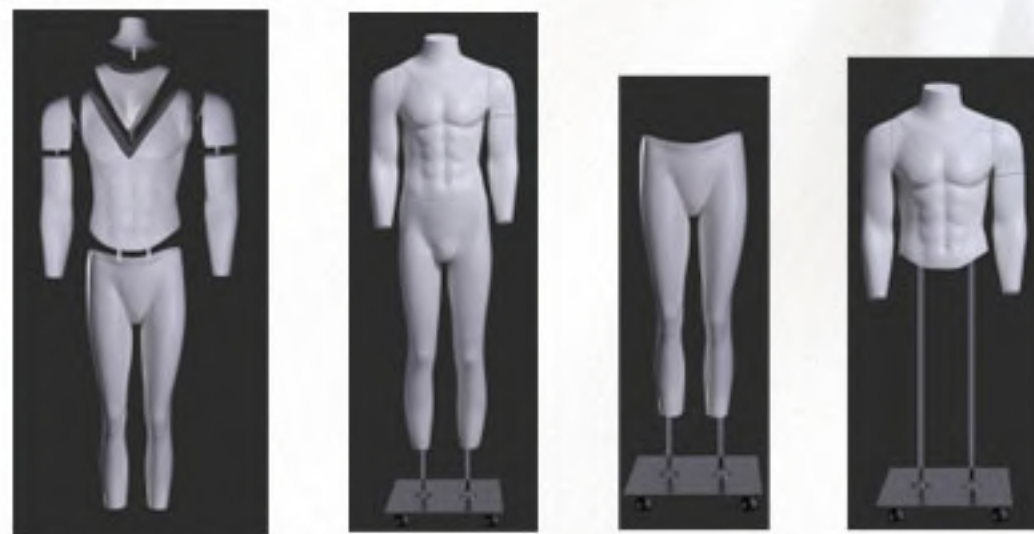

GHOST STANDARD

termékfotózáshoz

1

FIGURA
Dekor

STANDARD

Female Ghost Assembly Instruction

Tube#1
(Waist)

Tube#2
(Legs)

Tube#3
(Torso)

GFM04

Height: 136cm
Shoulder: 46cm
Chest: 87cm
Waist: 66cm
Hip: 90cm

Tube#1		27cm
Tube#2		40cm
Tube#3		80cm

ára: 200 000.-Ft +Áfa/db

FIGURA
Dekor

STANDARD

3

Height: 151cm
 Shoulder: 54cm
 Chest: 99cm
 Waist: 82cm
 Hip: 100cm

ára: 200 000.-Ft +Áfa/db

FIGURA
Dekor

STANDARD

6

FIGURA
Dekor

GMM04

STANDARD