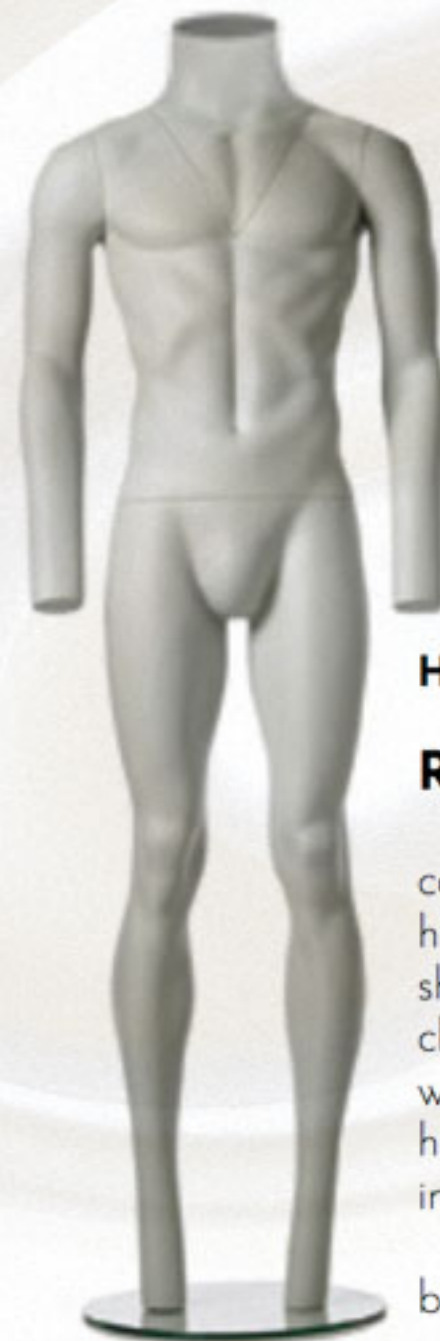

# PACKSHOT

**HI-PACKSHOT-F03**

**REGULAR FIT**

confection size	36-38
height	165 cm
shoulders	42 cm
chest	89 cm
waist	64 cm
hips	93 cm
innerleg	90 cm

base round glass

**HI-PACKSHOT-M03**

**REGULAR FIT**

confection size	48-50
height	177cm
shoulders	50cm
chest	101cm
waist	82cm
hips	100cm
innerleg	98cm

base round glass

**HI-PACKSHOT-C03**

confection size	140
height	135cm
shoulders	38cm
chest	72cm
waist	62cm
hips	78cm
innerleg	71cm

base round glass

**FIGURA**  
Dekor

# PACKSHOT

**HI-FS01**

**SLIM FIT**

confection size 36  
 height 164 cm  
 shoulders 40 cm  
 chest 85 cm  
 waist 63 cm  
 hips 89 cm  
 innerleg 90 cm

base round glass

**HI-MS01**

**SLIM FIT**

confection size 48  
 height 183cm  
 shoulders 45cm  
 chest 93cm  
 waist 81cm  
 hips 96cm  
 innerleg 98cm

base round glass

**HI-PACKSHOT-FXL**

**XL size**

confection size 46  
 height 168cm  
 chest 1 115cm  
 chest 2 94cm  
 waist 88cm  
 hips 113cm

base round glass

**FIGURA**  
 Dekor

PACKSHOT

4