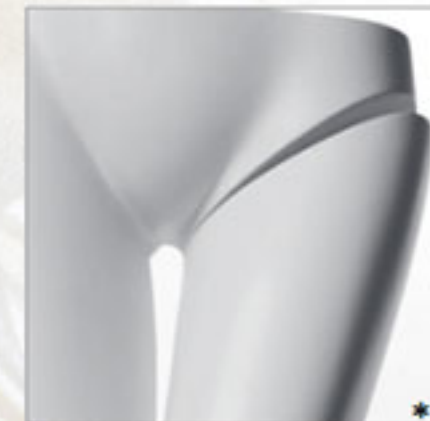

square base in brushed stainless steel

2 fixations included: foot- and calfhole with corresponding pins

**PRICES**

see prices below each reference

ASSEMBLY

- userfriendly fittings

* swingleg system on wide leg poses makes it easier to put on pants

Optional available in any other RAL colors at additional cost

adults

mat : € 115

glossy : € 125

metallised : € 135

kids

mat : € 100

glossy : € 110