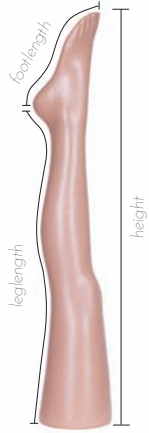

LEG DISPLAYS

skin color - female legs

GA1010017 - €32,95

height 49 cm
leglength 37 cm
footlength 20,5 cm

freestanding reversible use / heavy quality / support included

GA1100017 - €17,95

height 72 cm
leglength 57 cm
footlength 22 cm

with marked toes / no reverse use / clear support included

GA1110017 - €29

height 82 cm
leglength 66,5 cm
footlength 23 cm

with marked toes
reversible use only

GA2020017 - €17,95

height 74 cm
leglength 55 cm
footlength 22 cm

no marked toes / reversible use / clear support included

MAD-LEG014_SK - €14

height 53 cm
leglength 38 cm
footlength 22 cm

reversible use
no support included

MAD-LEG023 - €4,50
support for MAD-LEG014

MAD-LEG014B_SK - €18,50

height 53 cm
leglength 38 cm
footlength 22 cm

clear support included

LEG450_SK - €59

height 47 cm
leglength 33 cm
footlength 24 cm

leg with magnetic heel and storage cover / support in brushed stainless steel included