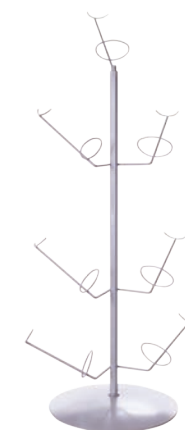

white color / freestanding magnetic
legform for sport socks

LEG462-WH - €49
height 53 cm
leglength 50 cm
footlength 24 cm

white mat color / magnetic legform /
FRP / base included / no free standing

MAD-10009_WH - €23,5

height 41 cm
leglength 34 cm
footlength 21 cm

free standing / heavy quality

LEG460_WH - €39

height 20 cm
footlength 12 cm

pair of baby legs

BASELEG_BS2510 - €14

brushed steel base 25 x 10 cm

PIANT60_VGR - €109