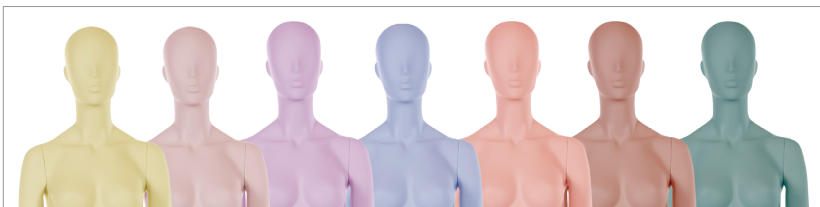

Optional available in any other RAL colors at additional cost

mat : € 115

glossy : € 125

metallised : € 135