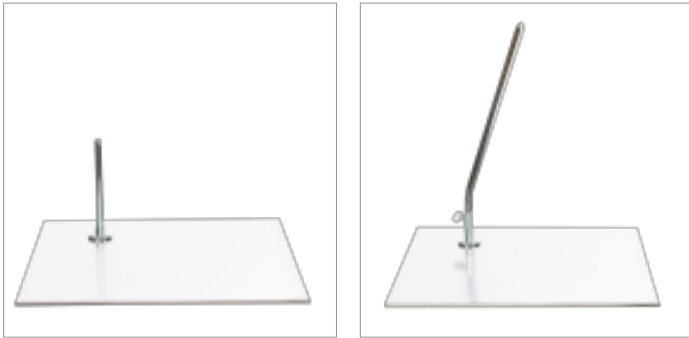

## BASE

*square brushed chrome steel base (40x40 cm)*

*2 fixations included: foot- and calfhole with corresponding pins*

*Optional available in any other RAL colors at additional cost*

*mat : € 115*

*glossy : € 125*