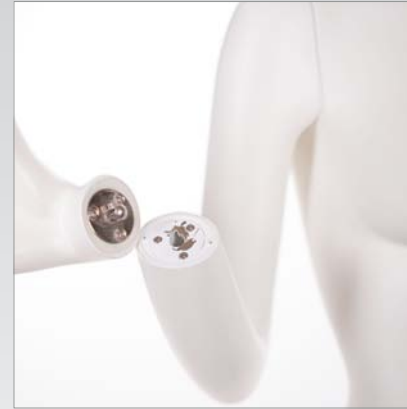

FIGURA

Dekor

DIVINE

expressive positions which are elegant and sensual

DIVINEF01_IWH

height	184 cm
head	54 cm
neck	31 cm
shoulders	39 cm
chest	84 cm
waist	61 cm
hips	89 cm

DIVINEF02_IWH

height	183,5 cm
head	54 cm
neck	31 cm
shoulders	40 cm
chest	83 cm
waist	60 cm
hips	87,5 cm

DIVINEF05_IWH

height	86 cm
head	56 cm
neck	31 cm
shoulders	42 cm
chest	84 cm
waist	62 cm
hips	95 cm

QUALITY

- fibre reinforced polyester

STANDARD COLOR

- sprayed in mat milk white color (RAL 9010) including a scratch resistant finish
- optional available in other colors at additional cost

PRICE

- 395 euro, excl. VAT

DELIVERY

- available in stock for immediate delivery

BASE

- square base in white tempered glass
- 2 fixations included: foot- and calfhole with corresponding pins

ASSEMBLY

- userfriendly fittings
* swingleg system on wide leg poses makes it easier to put on pants