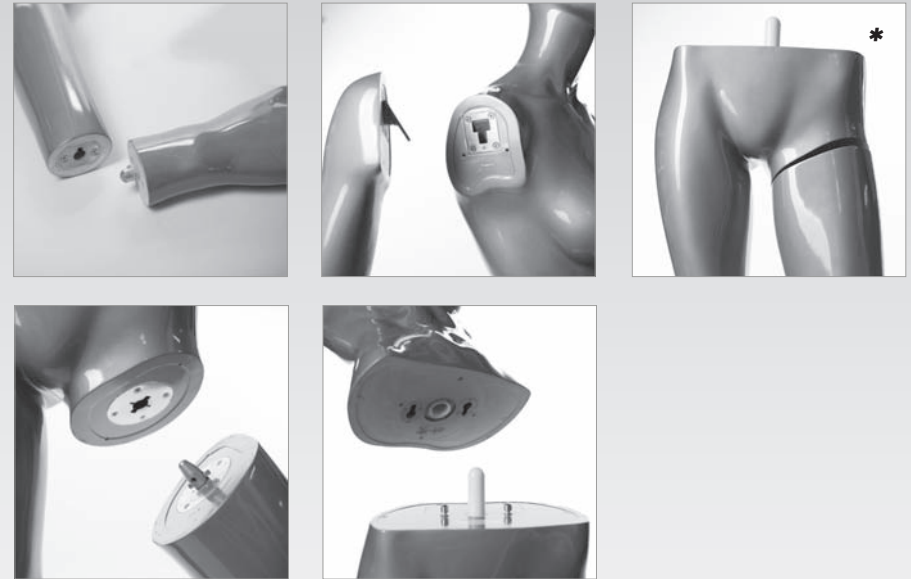

CASSISF04_WGR

height 183 cm
shoulders 37 cm
chest 90 cm
waist 64 cm
hips 86 cm

CASSISF05_WGR

height 183 cm
shoulders 37 cm
chest 92,5 cm
waist 64 cm
hips 86 cm

QUALITY

- fibre-reinforced polyester
- scratch-resistant coating

STANDARD COLOR

- warm grey matt
- *optional available in other colors at additional cost*

PRICE

- 359 euros, excluding VAT

DELIVERY

- available in stock for immediate delivery

BASE

- round in tempered glass
- 2 fixations included: foot- and calfhole with corresponding pins

- All positions have the possibility to insert a leg fixation. This leg fixation needs to be ordered separately :

* LEGPIN01_CM : 9,95 euros, excl. VAT

ASSEMBLY

- userfriendly fittings
- * swingleg system on wide leg poses makes it easier to put on pants